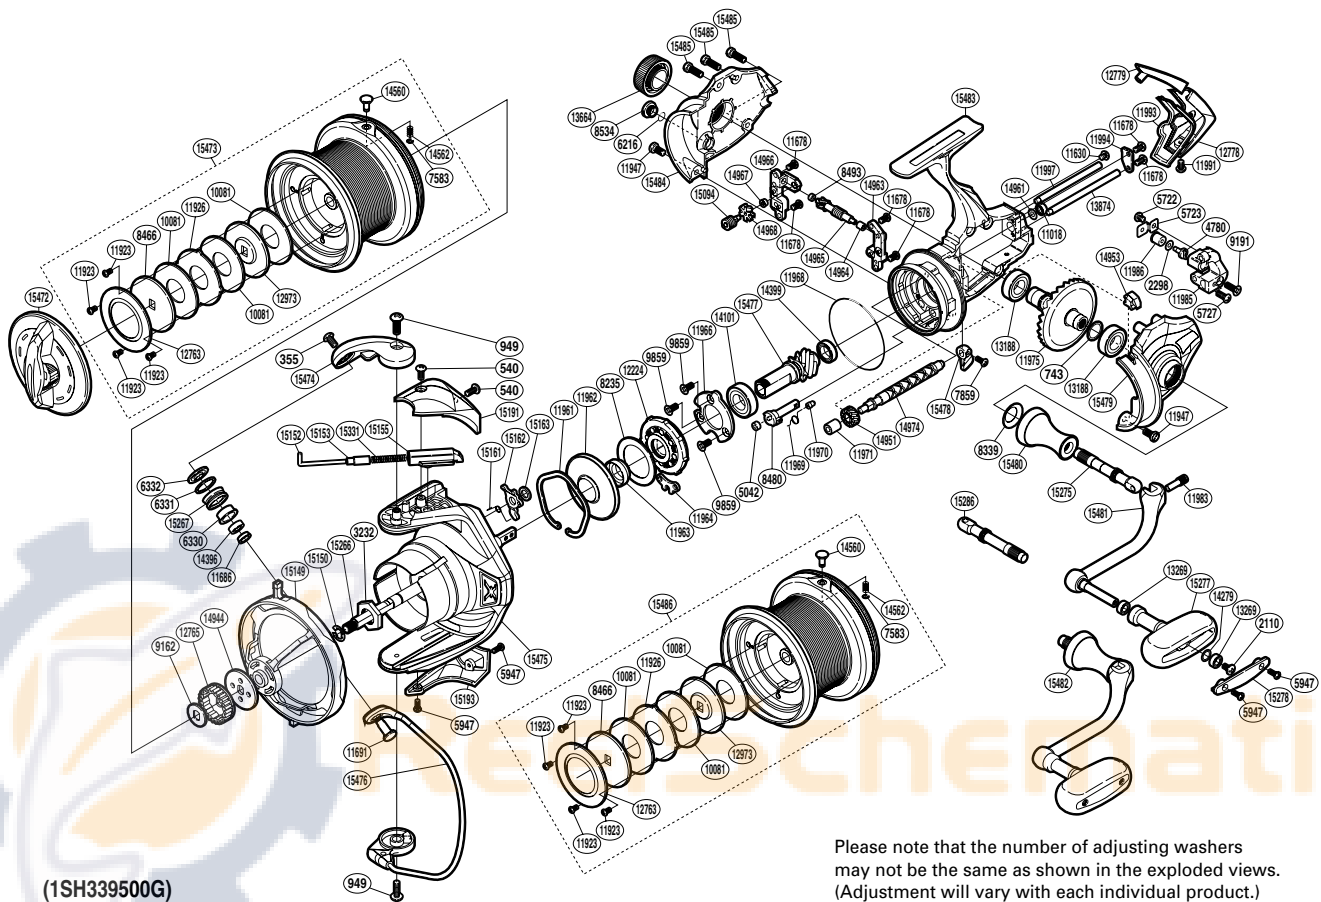

SHIMANO

AERO TECHNIUM MgS SA-RB

ARTCMGS-12000XTB

Please note that the number of adjusting washers may not be the same as shown in the exploded views. (Adjustment will vary with each individual product.)

Part No.	Description	Part No.	Description	Part No.	Description
RD 0355	Screw	RD11963	Rotor Ring	RD14967	Worm Bushing
RD 0540	Screw	RD11964	Roller Clutch Insole	RD14968	Idle Gear
RD 0743	Washer	RD11966	Bearing Retainer	RD14974	Worm Shaft
RD 0949	Screw	RD11968	O Ring	RD15094	Pinion Worm Gear
RD 2110	Screw	RD11969	Anti-Reverse Cam Spring	RD15149	Line Safety Guard
RD 2298	Spacer	RD11970	Spring Collar	RD15150	E Lock
RD 3232	Rotor Nut	RD11971	Worm Bushing (front)	RD15152	Bail Spring Guide A
RD 4780	Oscillating Pawl	RD11975	Drive Gear	RD15153	Bail Spring Guide A Support
RD 5042	Anti-Reverse Cam Ring	RD11983	Handle Shaft Screw	RD15155	Bail Spring Guide B
RD 5722	Screw	RD11985	Oscillating Slider	RD15161	Lever Spring
RD 5723	Oscillating Pawl Cover	RD11986	Oscillating Slider Bushing	RD15162	Bail Trip Lever
RD 5727	Screw	RD11991	Screw	RD15163	Washer
RD 5947	Screw	RD11993	Rear Shield	RD15191	Bail Spring Cover
RD 6216	O Ring	RD11994	Worm Shaft Retainer	RD15193	Bail Hold Support Guard
RD 6330	Line Roller Bushing	RD11997	Oscillating Guide B	RD15266	Main Shaft
RD 6331	Line Roller Spacer	RD12224	Roller Clutch Assembly	RD15267	Line Roller
RD 6332	Line Roller Washer	RD12763	Seal Plate	RD15275	Handle Shaft (left)
RD 7583	E Lock	RD12765	Spool Support A	RD15277	Handle Knob
RD 7859	Screw	RD12778	Rear Protector A	RD15278	Handle Knob I.D. Plate
RD 8235	Roller Clutch Reinforce	RD12779	Rear Protector B	RD15331	Bail Spring
RD 8339	Handle Shaft Seal	RD12973	Key Washer	RD15472	Drag Knob
RD 8466	Key Washer	RD13188	Ball Bearing	RD15473	Spool Assembly
RD 8480	Anti-Reverse Cam	RD13269	Ball Bearing	RD15474	Bail Arm
RD 8493	Worm Bushing	RD13664	Handle Screw Cap	RD15475	Rotor
RD 8534	Oil Cap	RD13874	Oscillating Guide A	RD15476	Bail Assembly
RD 9162	Spool Washer	RD14101	Ball Bearing	RD15477	Pinion Gear
RD 9191	Screw	RD14279	Washer	RD15478	Anti-Reverse Lever
RD 9859	Screw	RD14396	Ball Bearing	RD15479	Side Cover A
RD10081	Drag Washer	RD14399	Ball Bearing	RD15480	Handle Shaft Cover
RD11018	Ball Bearing	RD14560	Line Clip	RD15481	Handle Shank Assembly
RD11630	Screw	RD14562	Line Clip Spring	RD15482	Handle Assembly
RD11678	Screw	RD14944	Spool Support B	RD15483	Body
RD11686	Bearing Spacer	RD14951	Idle Gear	RD15484	Side Cover B
RD11691	Line Roller Support	RD14953	Bail Trip Strike	RD15485	Screw
RD11923	Screw	RD14961	Washer		
RD11926	Eared Washer	RD14963	Drive Gear Side Guide	RD15486	Spare Spool Assembly
RD11947	Screw	RD14964	Worm Bushing		
RD11961	Roller Clutch Water Proof Retainer	RD14965	Idle Worm Gear		
RD11962	Roller Clutch Water Proof	RD14966	Worm Gear Side Guide	RD15286	Handle Shaft (right) (accessory)